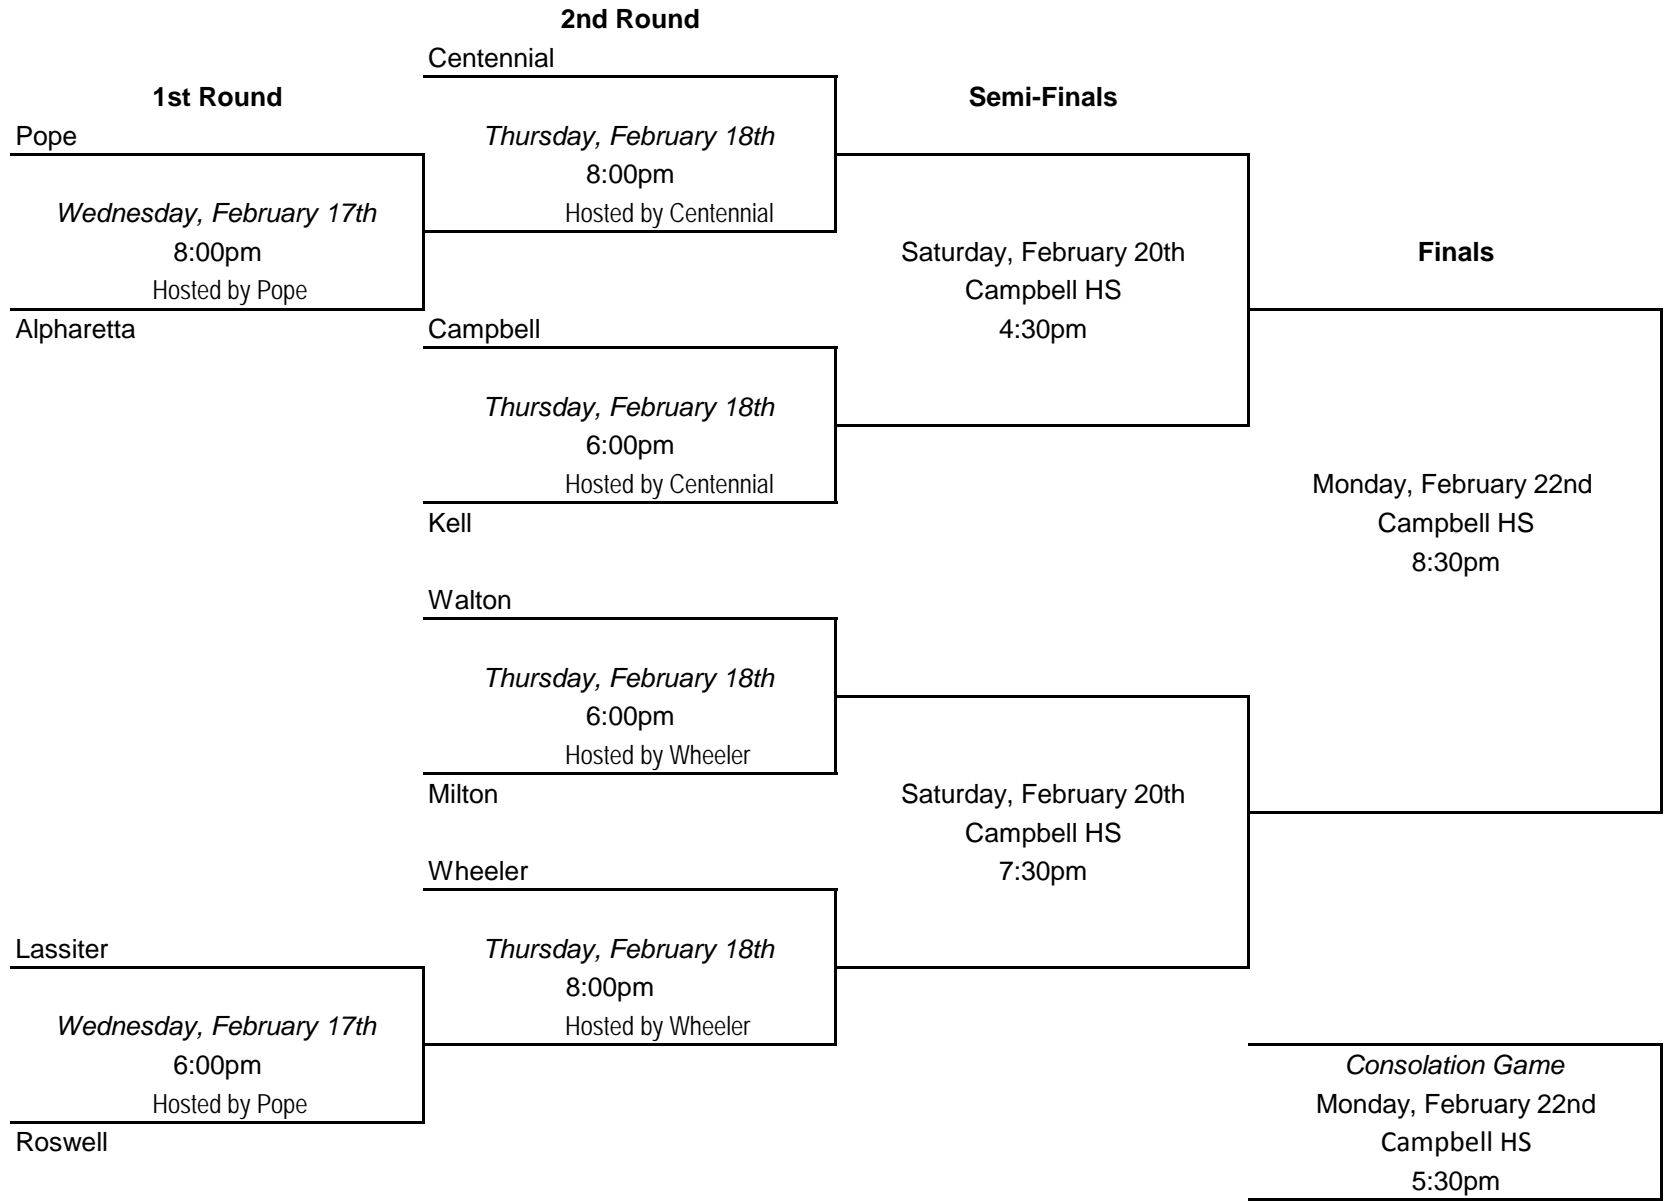

**REGION 6AAAAA
2010 BASKETBALL TOURNAMENT-BOYS**

Sub-Region A: Campbell, Lassiter, Pope, Walton, Wheeler

Sub-Region B: Alpharetta, Centennial, Kell, Milton, Roswell