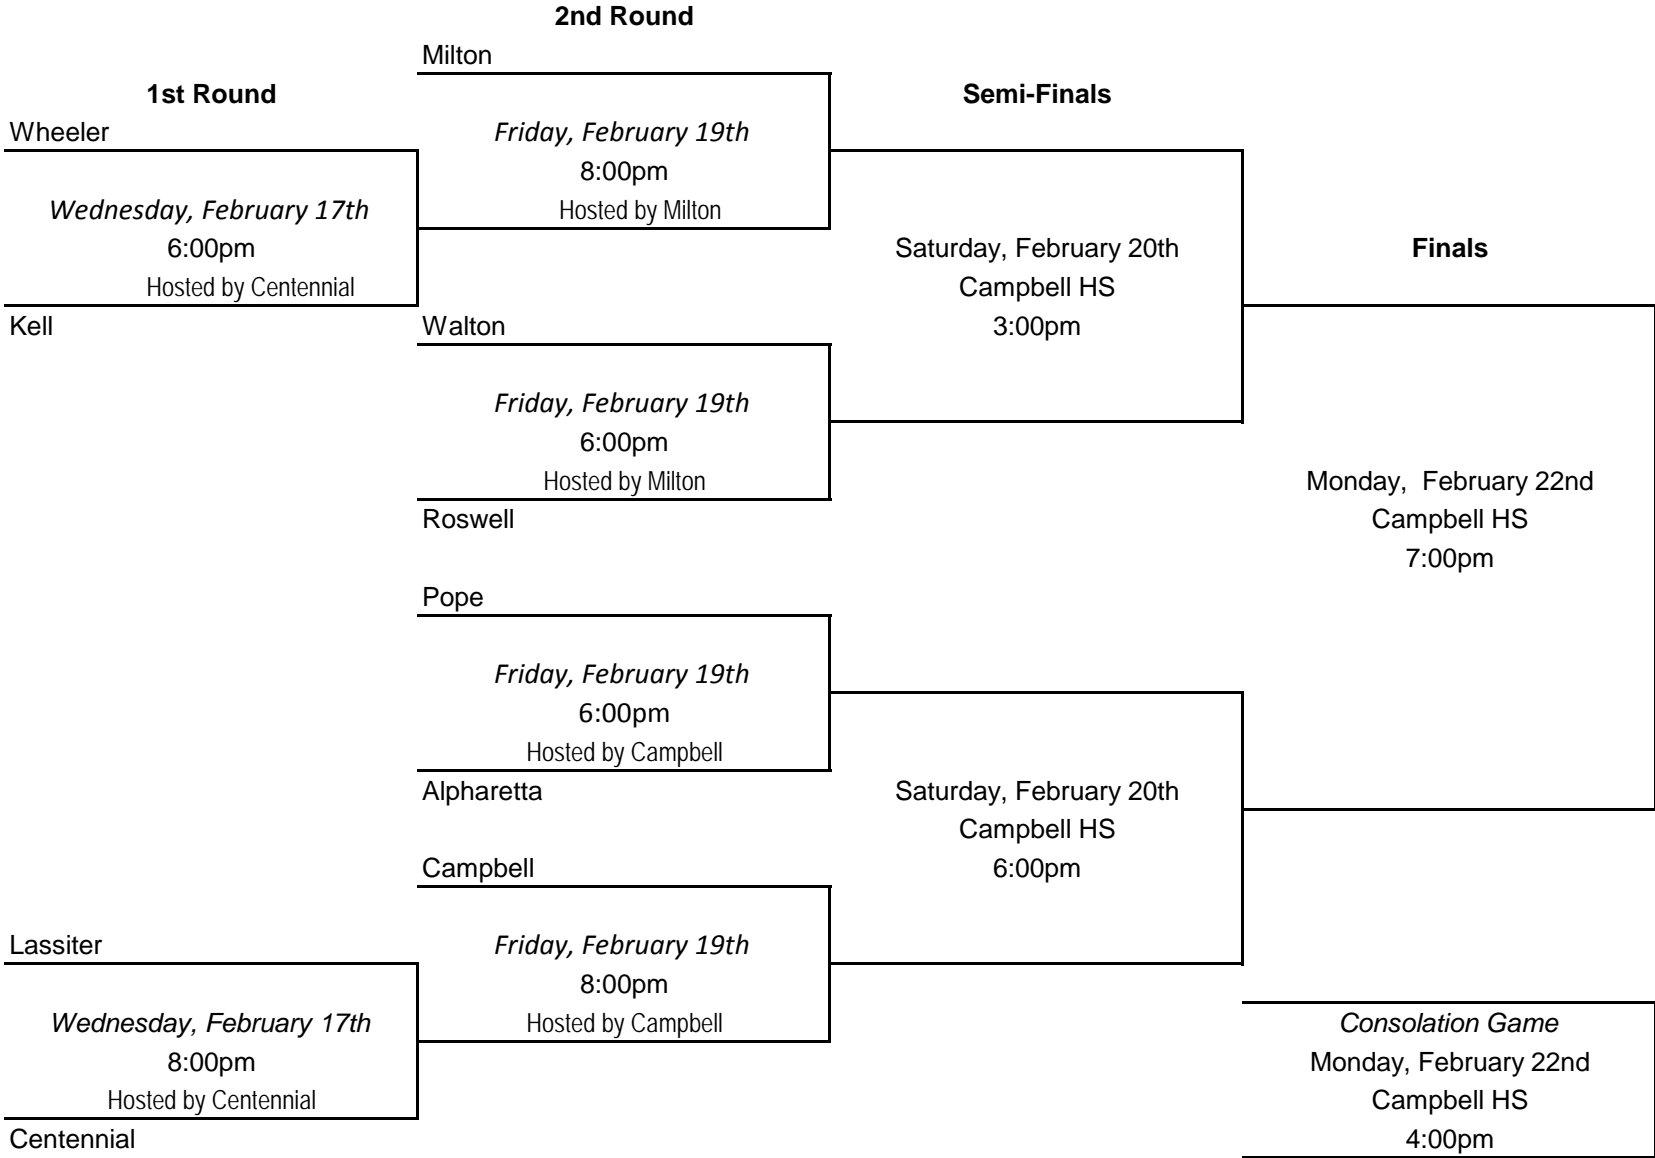

**REGION 6AAAAA
2010 BASKETBALL TOURNAMENT-GIRLS**

Sub-Region A: Campbell, Lassiter, Pope, Walton, Wheeler

Sub-Region B: Alpharetta, Centennial, Kell, Milton, Roswell