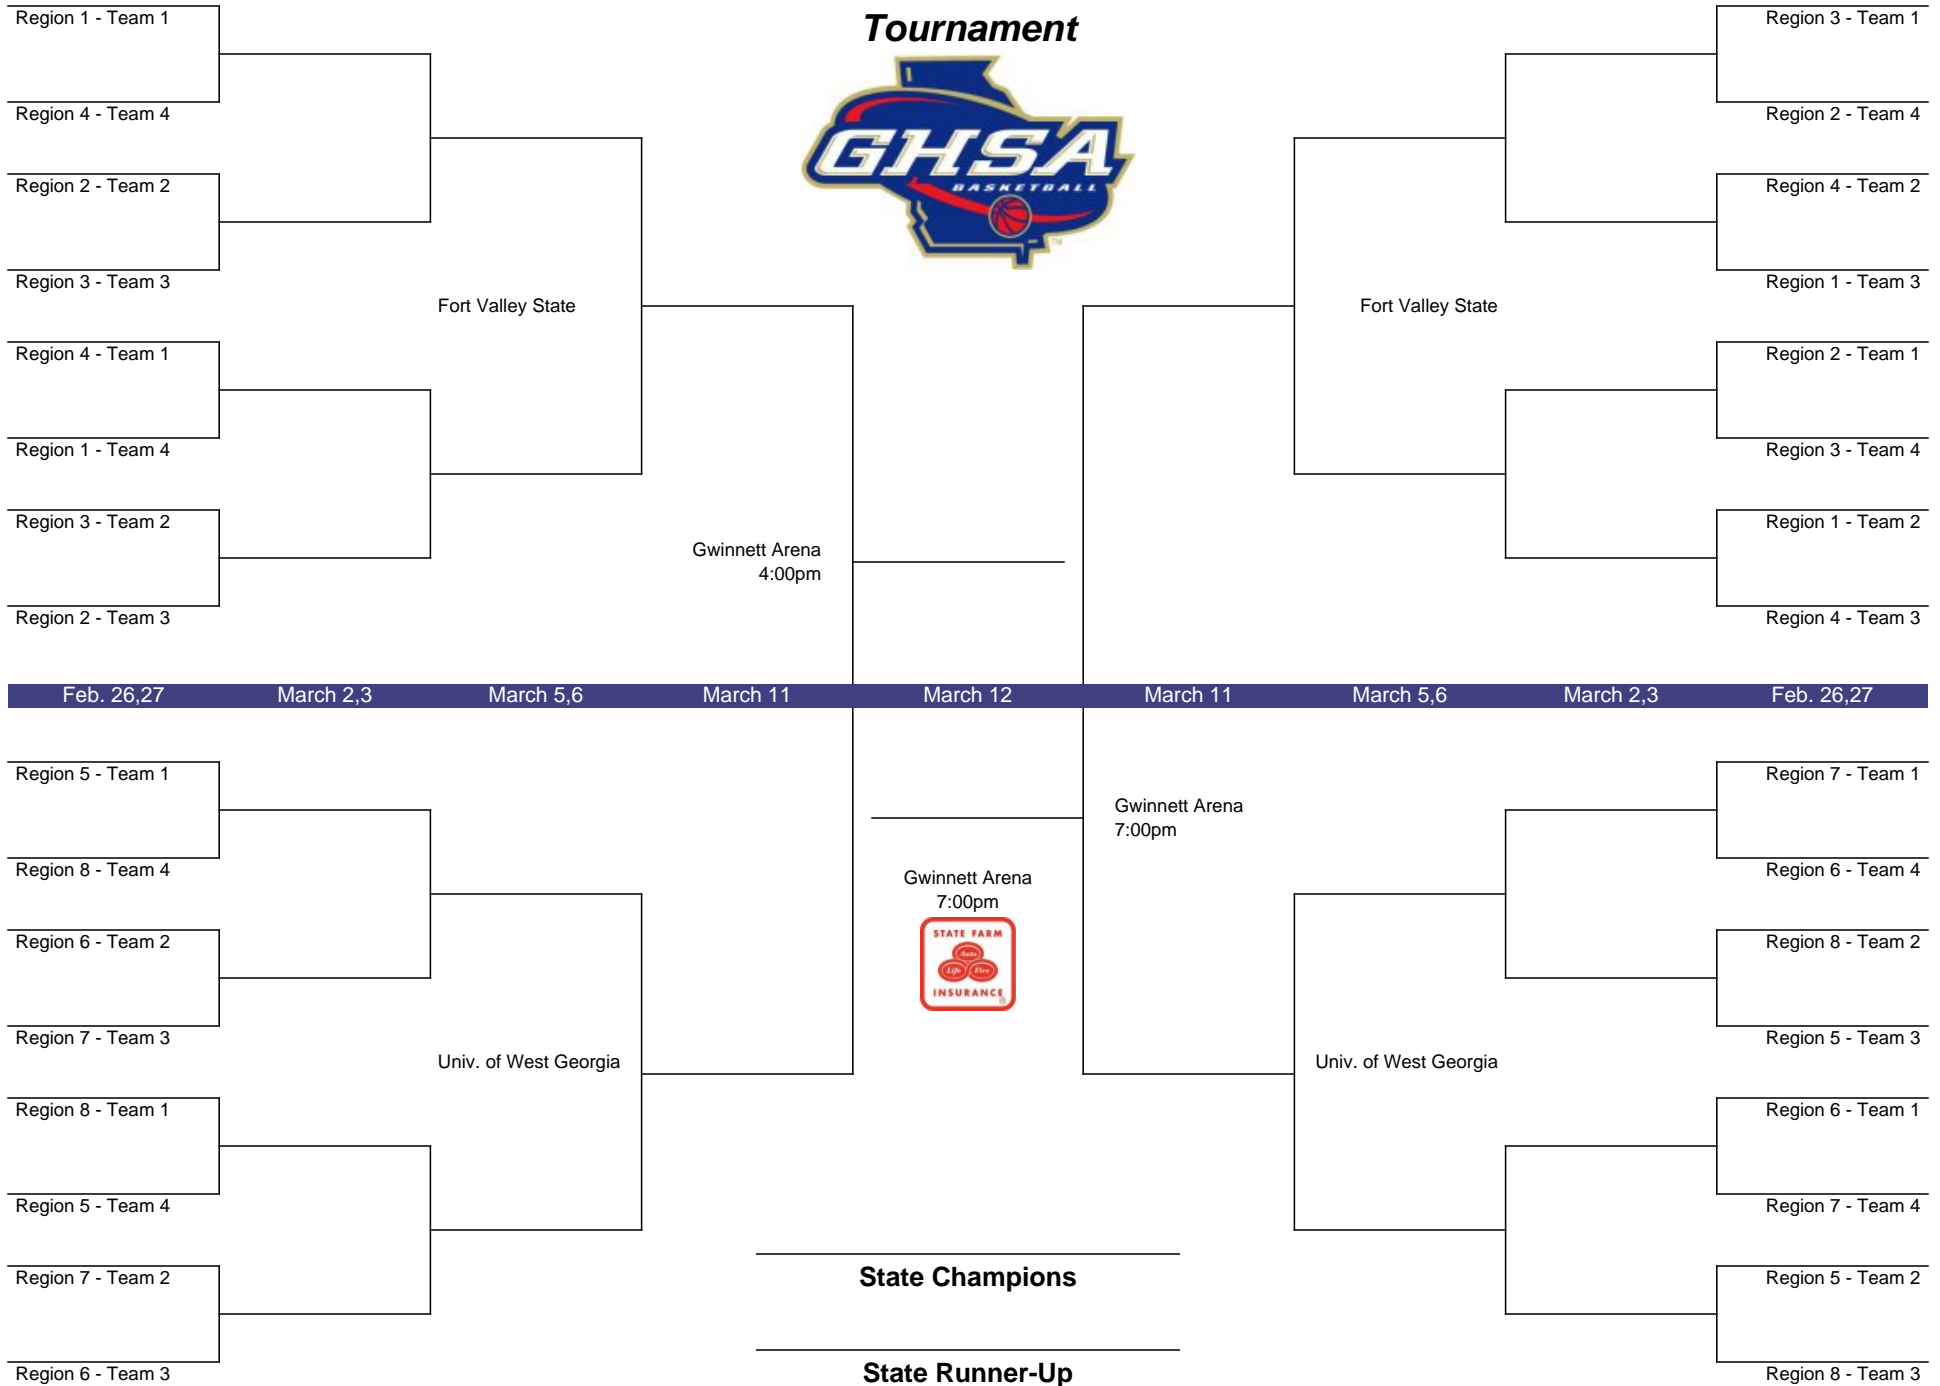

2009-2010 GHSA Class AAAAA Girls State Basketball Tournament

First & Second Round Information: Higher-seeded team will host.
 Boys play on first playing date and Girls play on second playing date (there will be no doubleheaders unless approved).
 Minimum seating capacity: AAAAA - 1,200; AAAA - 1,000; AAA - 700; AA - 700; A - 500 (with bleachers on both sides).